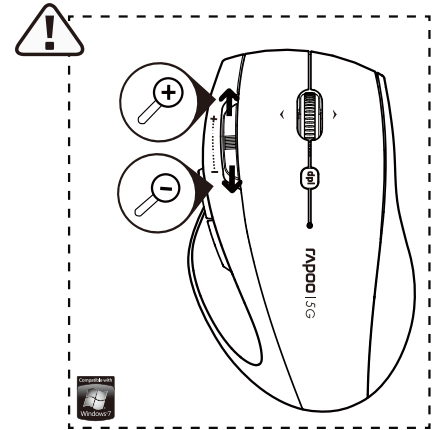

7800P

Wireless Laser Mouse

Quick Start Guide (A.1)

The ultimate wireless

rapoo

1

2

3